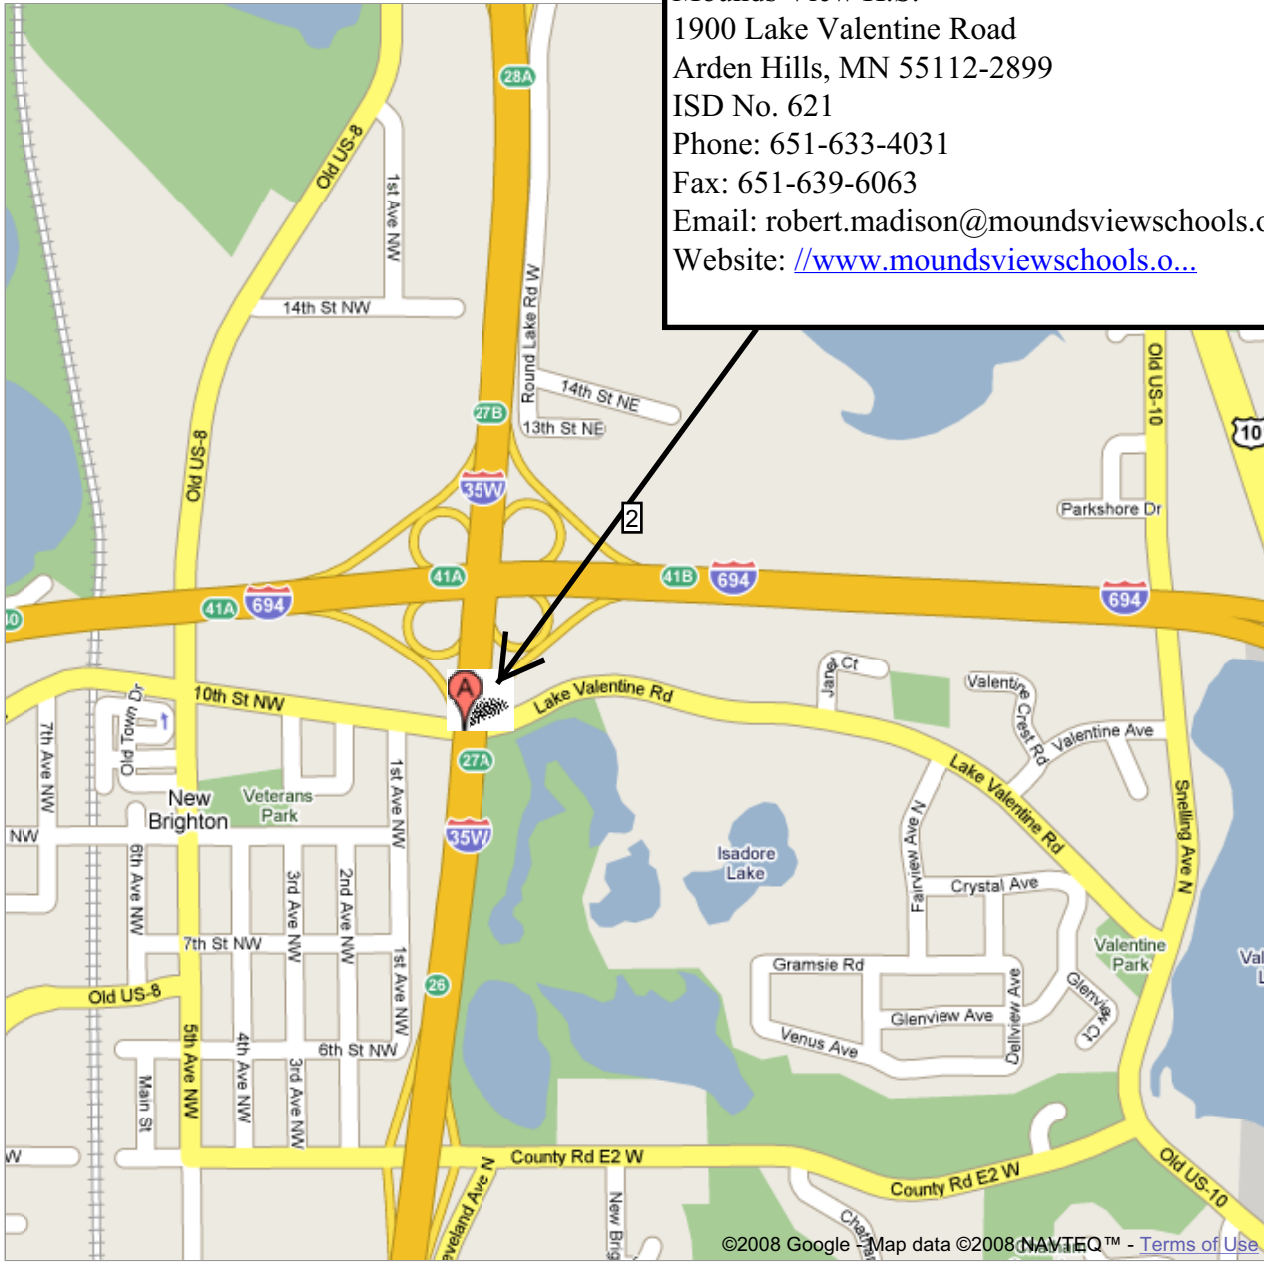

Address **1900 Lake Valentine Rd**
St Paul, MN 55112

Get Google Maps on your phone

Text the word "GMAPS" to 466453

Mounds View H.S.
1900 Lake Valentine Road
Arden Hills, MN 55112-2899
ISD No. 621
Phone: 651-633-4031
Fax: 651-639-6063
Email: robert.madison@moundsviewschools.org
Website: [//www.moundsviewschools.org](http://www.moundsviewschools.org)

©2008 Google, Map data ©2008 NAVTEQ™ - Terms of Use