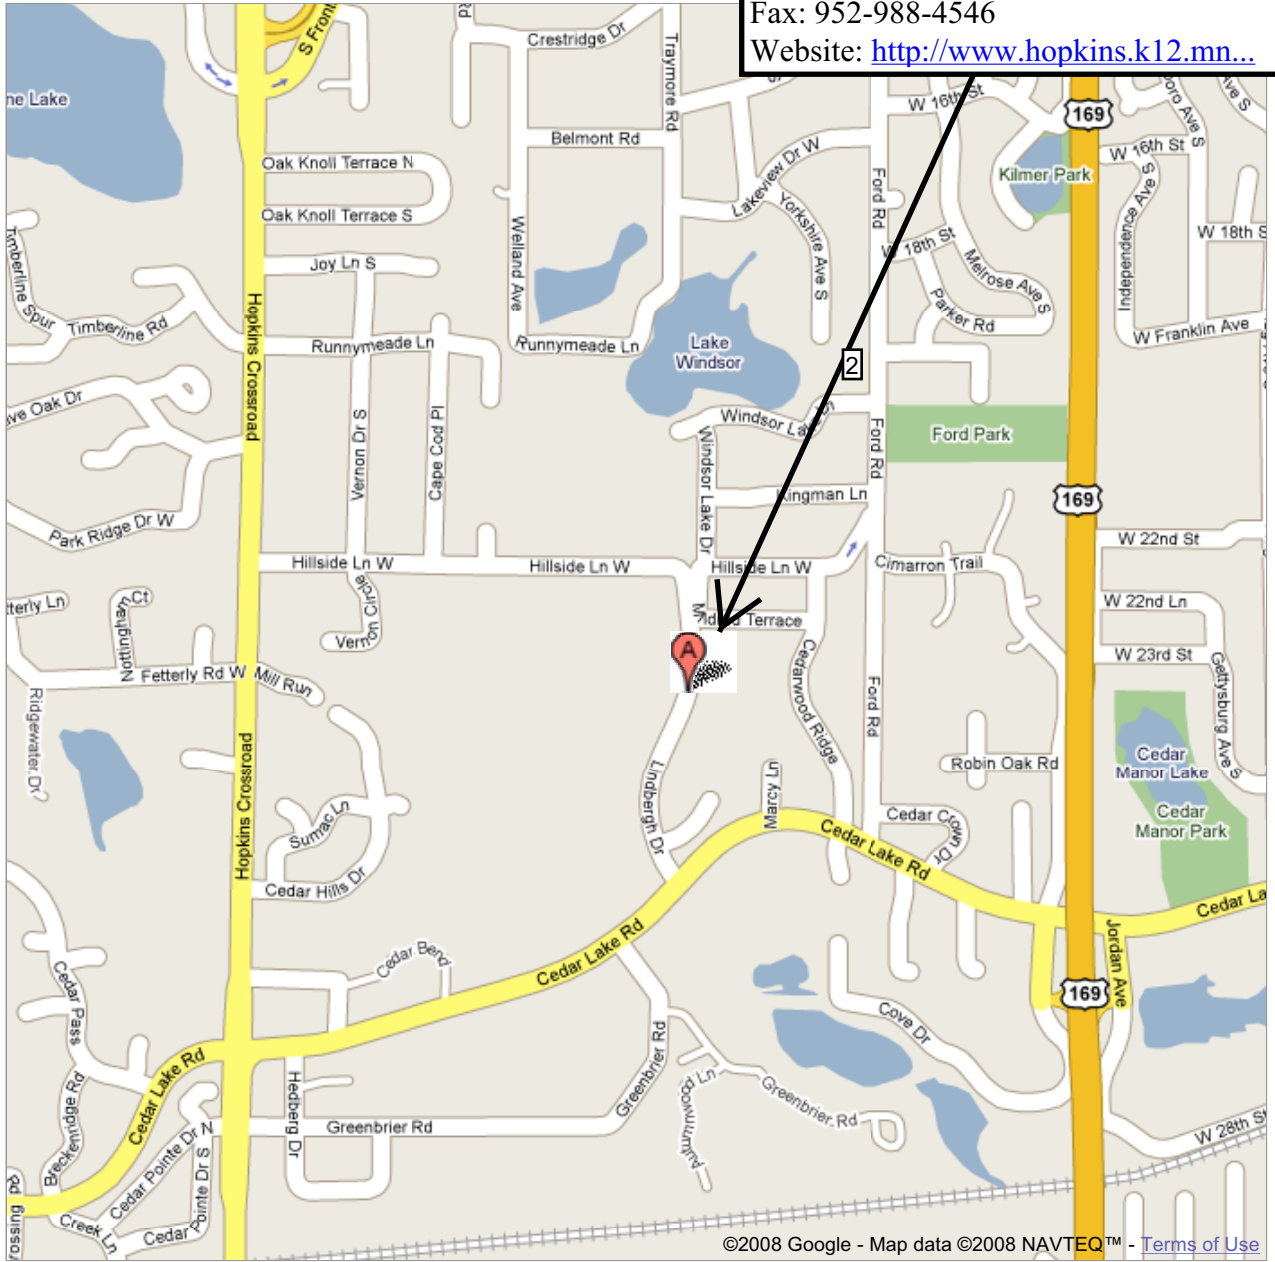

Address **2400 Lindbergh Dr**
Hopkins, MN 55305

Hopkins H.S.
2400 Lindbergh Drive
Minnetonka, MN 55305
ISD No. 270
Phone: 952-988-4691
Fax: 952-988-4546
Website: <http://www.hopkins.k12.mn...>

©2008 Google - Map data ©2008 NAVTEQ™ - Terms of Use