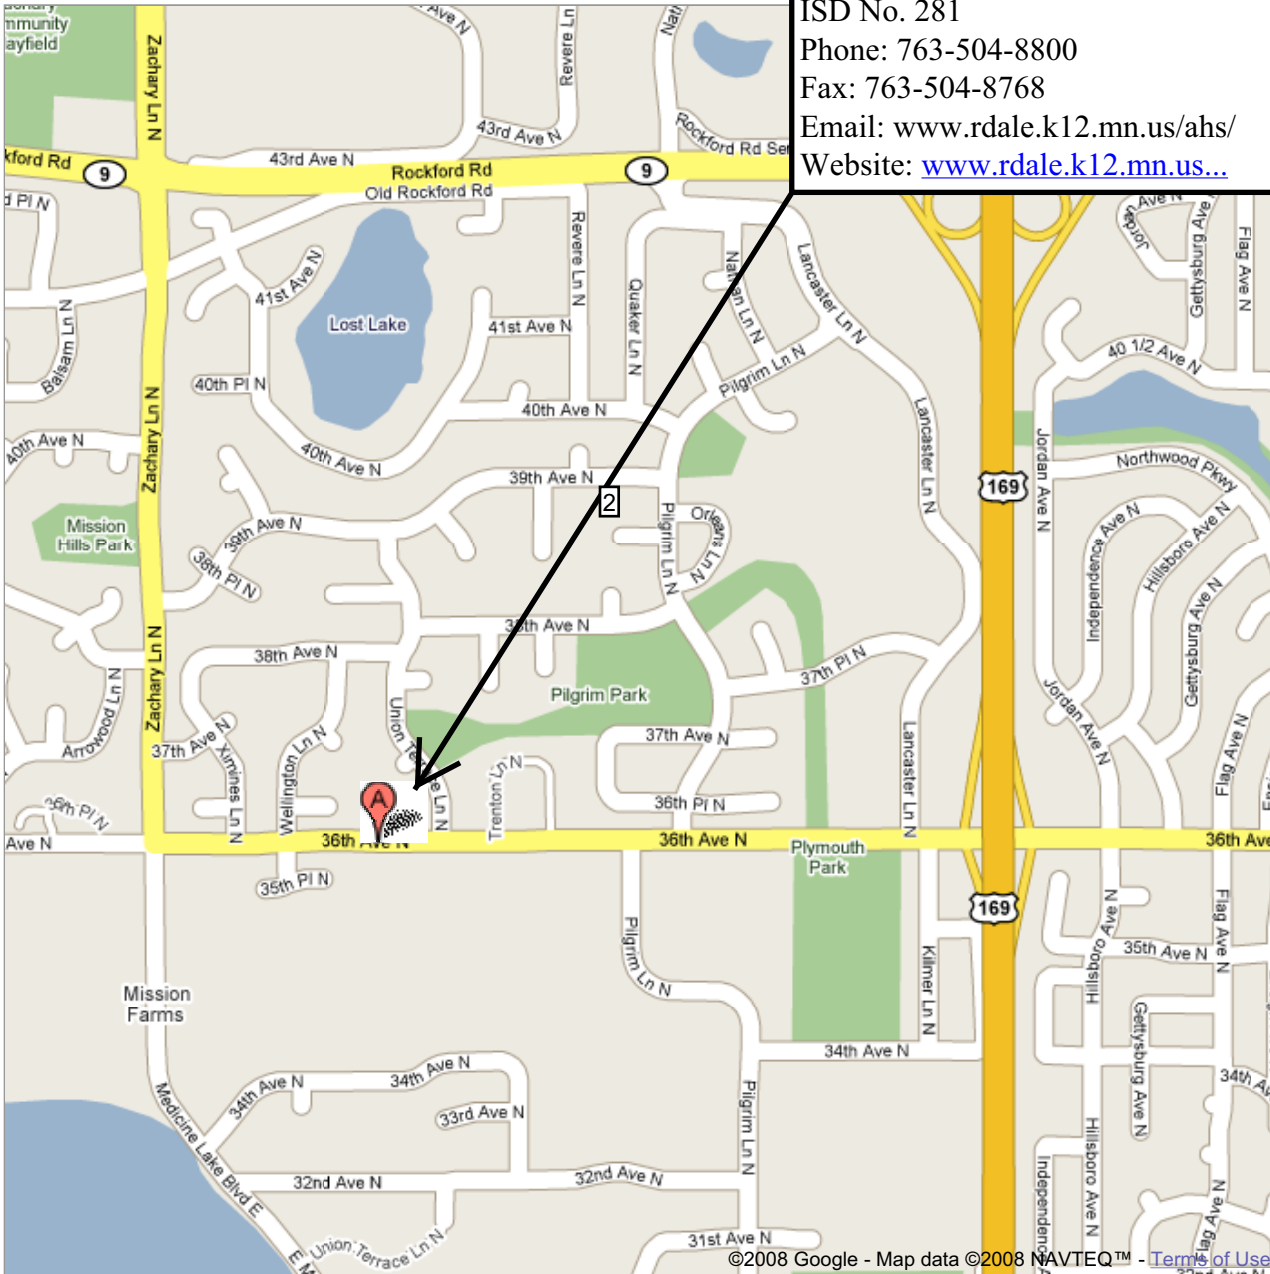

Address **10635 36th Ave N
Minneapolis, MN 55441**

Robbinsdale Armstrong H.S.
10635 36th Avenue North
Plymouth, MN 55441
ISD No. 281
Phone: 763-504-8800
Fax: 763-504-8768
Email: www.rdale.k12.mn.us/ahs/
Website: www.rdale.k12.mn.us...

©2008 Google - Map data ©2008 NAVTEQ™ - [Terms of Use](#)